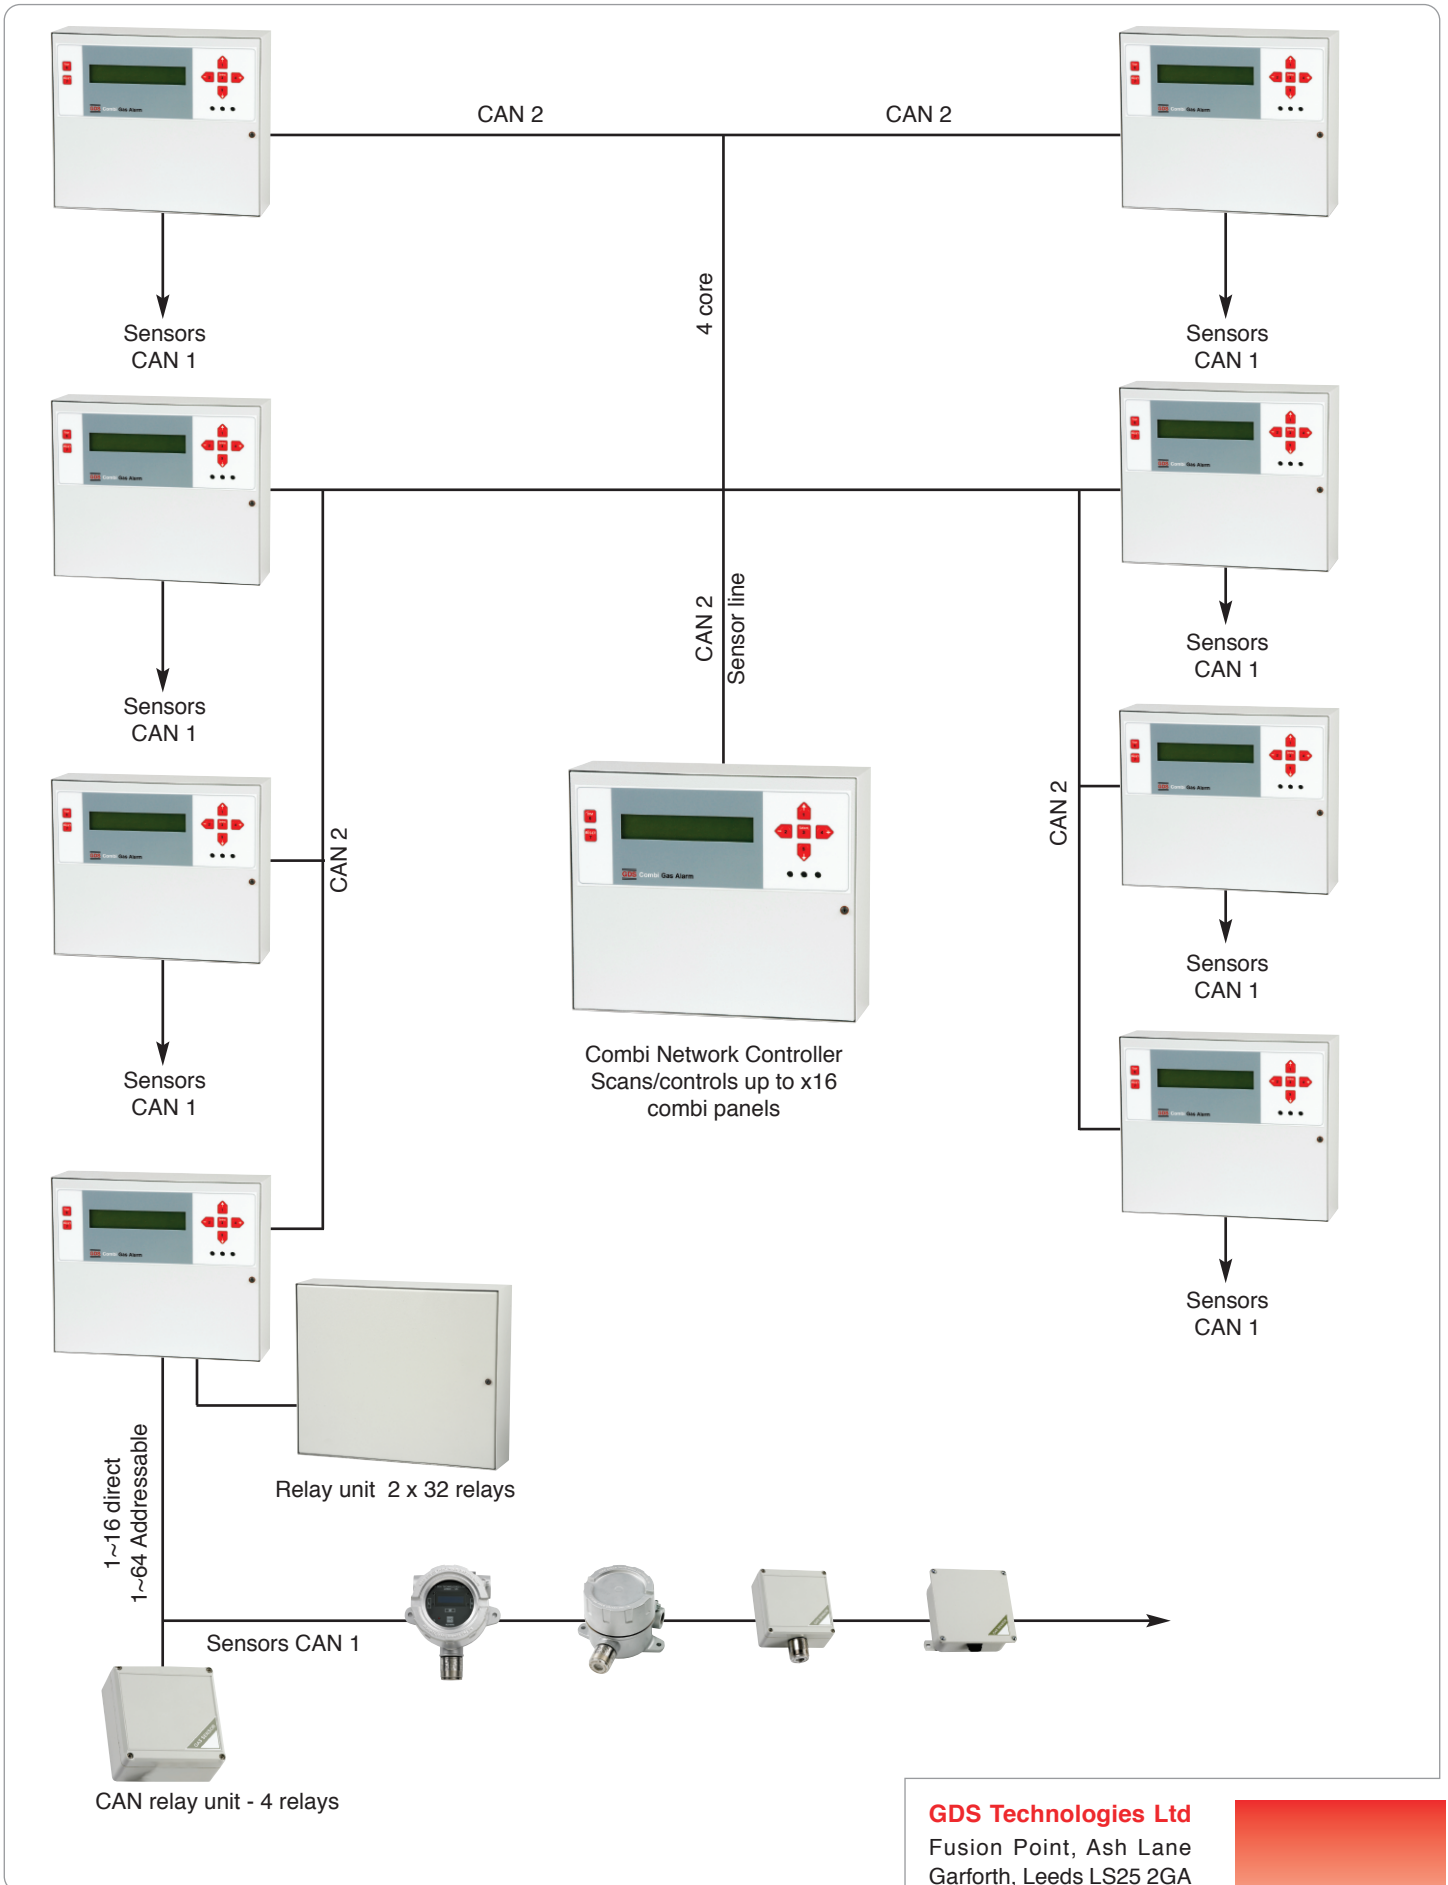

# Combi Controller Network Configuration

C1148

This document is non contractual and the equipment specification and detail may be modified at any time without prior notice.

**GDS Technologies Ltd**  
 Fusion Point, Ash Lane  
 Garforth, Leeds LS25 2GA  
 Tel +44 (0)113 286 0166  
 Fax +44 (0)113 287 8178  
 sales@gds-technologies.co.uk  
 www.gds-technologies.co.uk